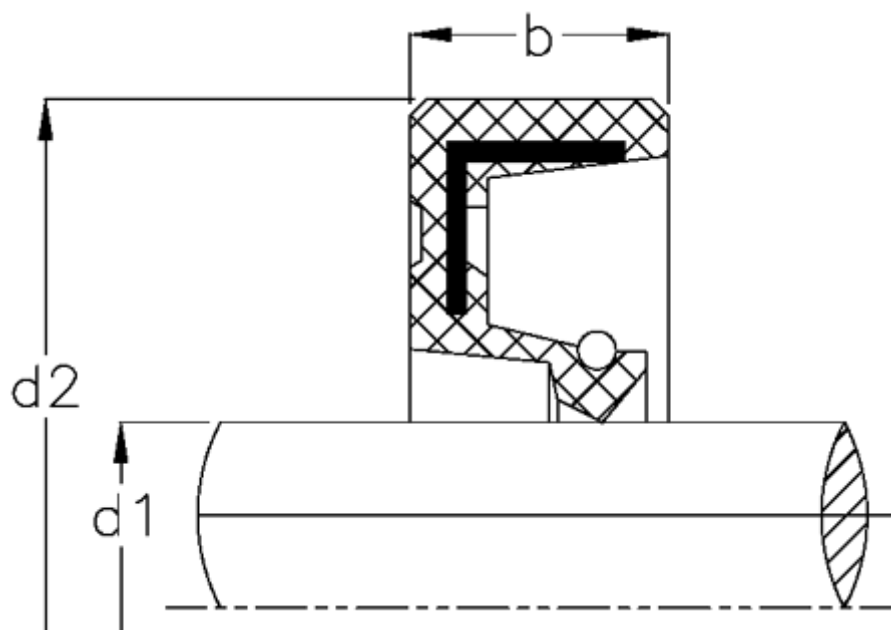

# Data Sheet

Article number: 170101600400100000

Description: KLEE Rotary shaft seal WA 1640/10  
NBR nitrile rubber, standard

## Measures

---

|          |       |
|----------|-------|
| b        | = 10  |
| d1       | = 16  |
| d2       | = 40  |
| Material | = NBR |